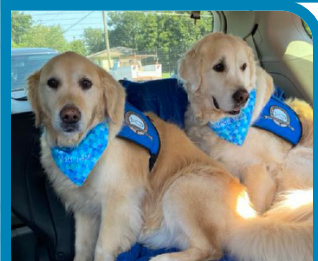

Two LCC K-9 Comfort Dogs have arrived and are ready to **Be There**!

It costs about $300 per day for each LCC K-9 Comfort Dog team to **Be There**.