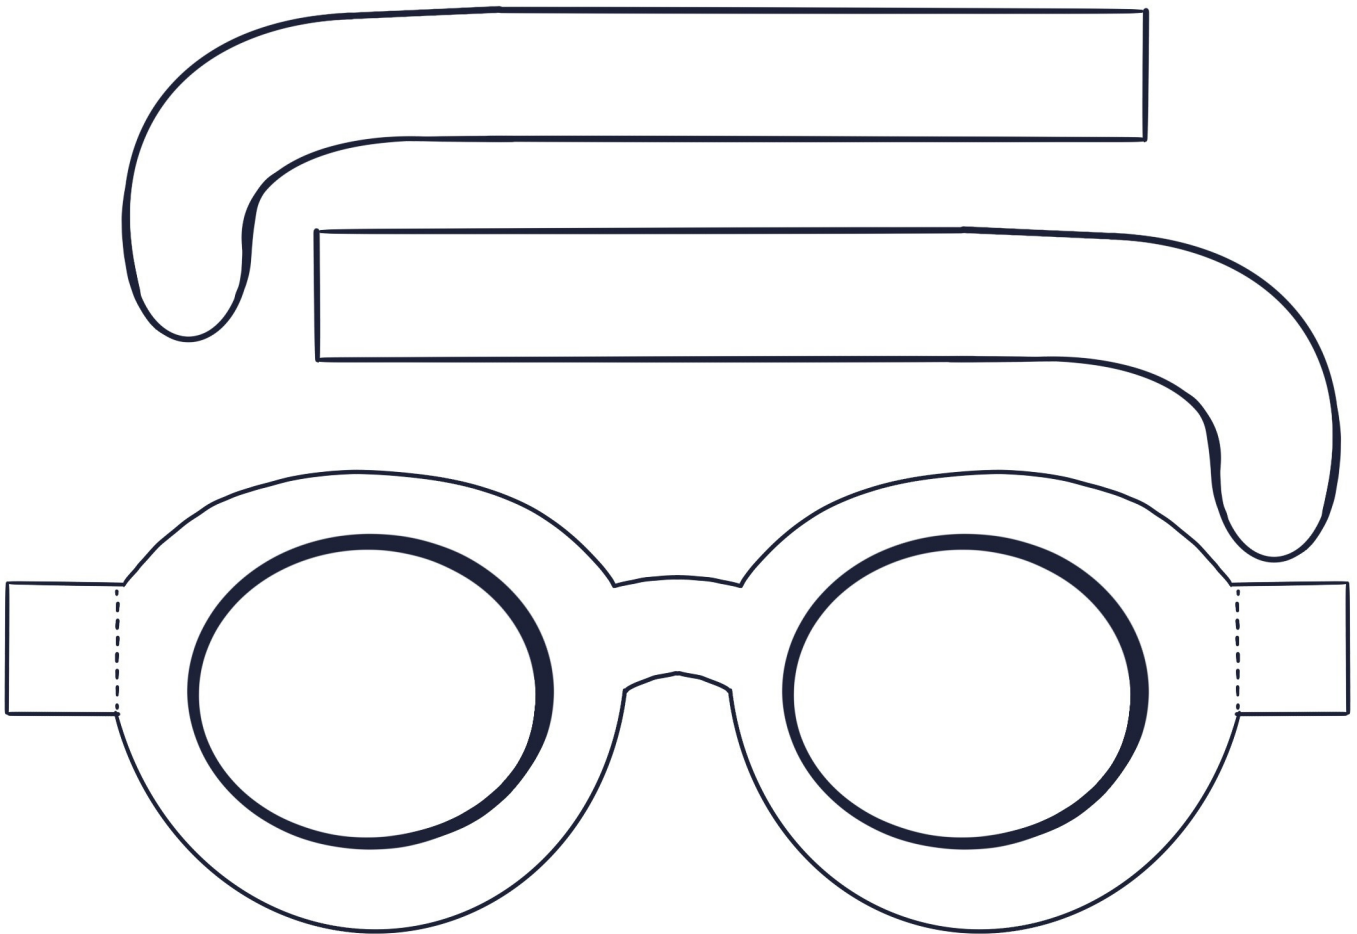

LCC K-9 Comfort Dog

Jesus Glasses

1. Color your Jesus Glasses
2. Cut out the Jesus Glasses and decorations
3. Glue or tape the decorations onto your Jesus Glasses
4. Fold the tabs on your Jesus Glasses and glue or tape on the arms
5. Wear your Jesus Glasses to be reminded of how Jesus sees the world, and everyone in it, with eyes full of love.

LCC K-9 Comfort Dog

Jesus Glasses

Decorations

Jesus

**Shows me
the way**

LCC K-9 Comfort Dog

Jesus Glasses

Decorations

Jesus

**Shows me
the way**