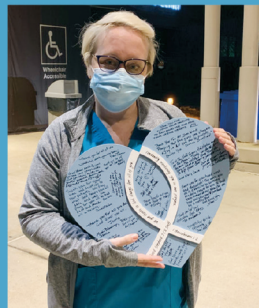

Sharing the
Love and Hope
of Jesus Christ

Sharing the Love and Hope of Jesus Christ

Hearts of Mercy & Compassion (HMC), Crosses for Losses provides a physical and spiritual symbol through the giving of hearts and crosses to families and friends who have suffered a loss or are experiencing the illness of a loved one. An HMC can also be given to celebrate a victory, honor service, as an expression of love, or to be an encouragement in the face of adversity. Given as a gift, each HMC provides the love and hope of Jesus through presence and prayer.

Romans 12:15, "Rejoice with those who rejoice; mourn with those who mourn."

As we journey together, we can share in each other's sorrows and celebrations. The heart itself is universal and conveys love. The color blue is the color of hope and the fish a symbol of God's saving grace. Upon request, Lutheran Church Charities, working through churches, can provide an HMC at no charge.

Heart Dimensions

Small Heart—9"w x 7½"H

Medium Heart—14"w x 11½"H

Large Heart—17"w x 14"H

info@HeartsMC.org
www.LutheranChurchCharities.org

Hearts of Mercy can be given for circumstances such as:

- ▶ Death of a loved one
- ▶ Hospice care
- ▶ In times of loneliness and fear
- ▶ Honoring service
- ▶ Celebrating a victory
- ▶ Encouragement in the face of adversity
- ▶ An expression of love